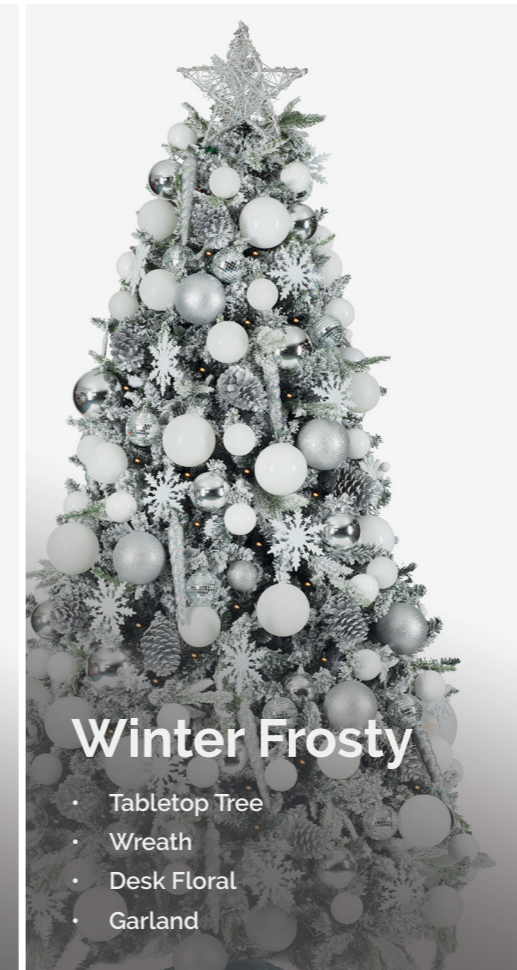

Traditional range

Our Christmas Traditional range consists of 8 stylish designs. All trees are available as either artificial or real with matching accessories.

All Trees Come with LED light

Traditional Range Sizes
2.1m | 3.0m | 3.6m | 4.6m

Winter Spice

- Tabletop Tree
- Wreath
- Desk Floral
- Garland

Winter Frosty

- Tabletop Tree
- Wreath
- Desk Floral
- Garland

Refreshed Design for 2021

Traditional Gold

- Tabletop Tree
- Wreath
- Desk Floral
- Garland